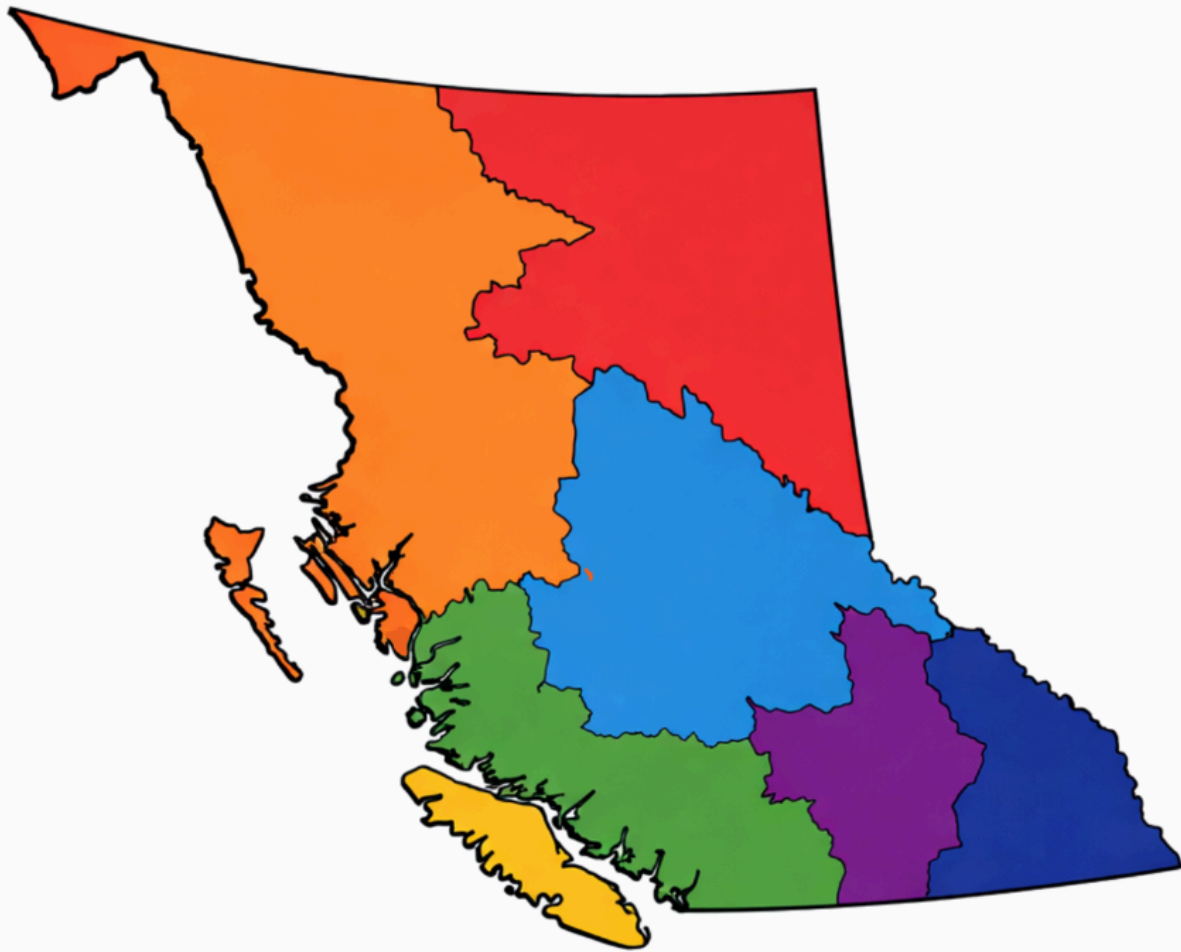

RFABC ZONES

Legend

- North
- Skeena/Bulkley
- Cariboo
- Lower Mainland
- Vancouver Island
- Thompson/Okanagan
- Kootenay